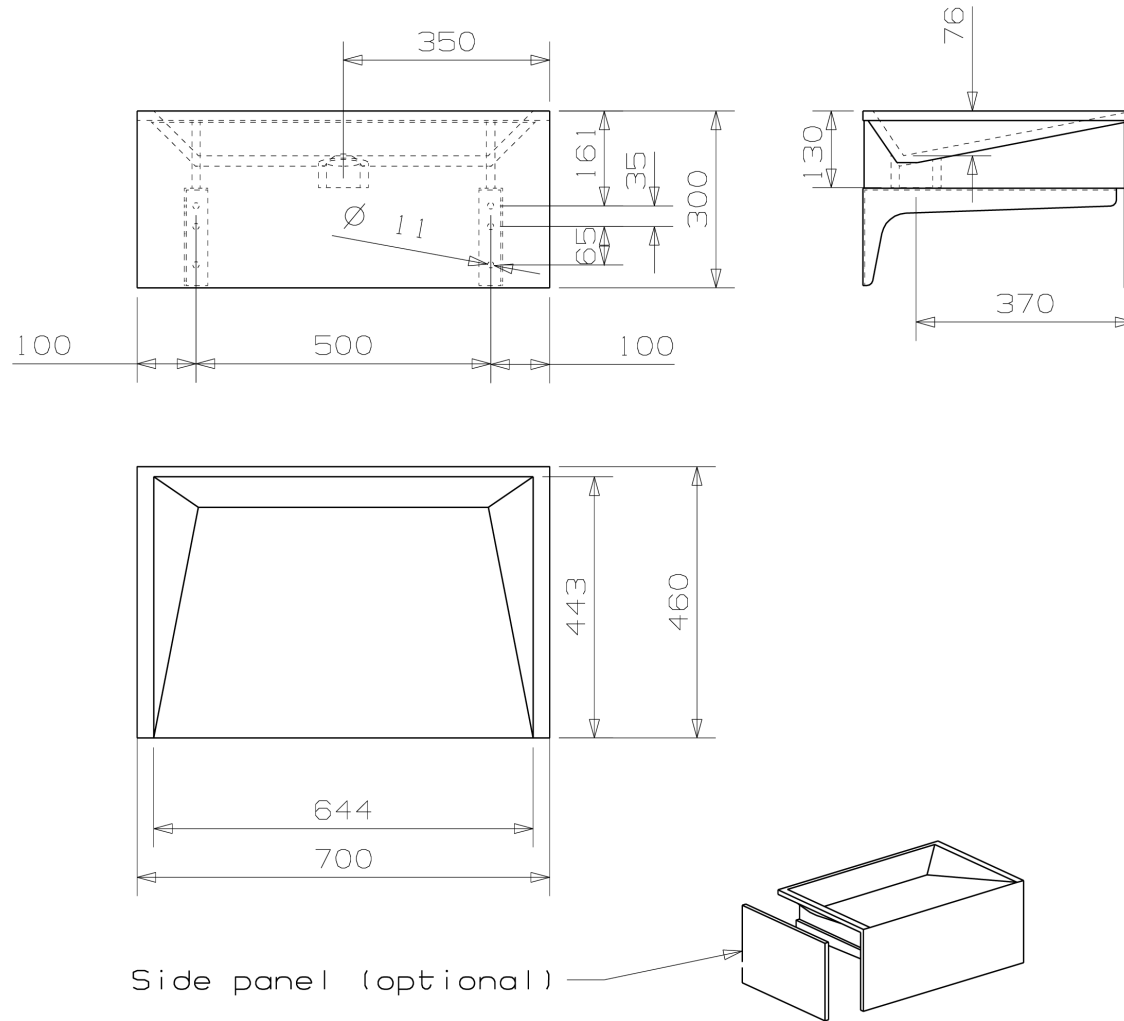

Downtown 70c_1 model S 3046

468-0706-12

M 1:10

www.eumardesign.com