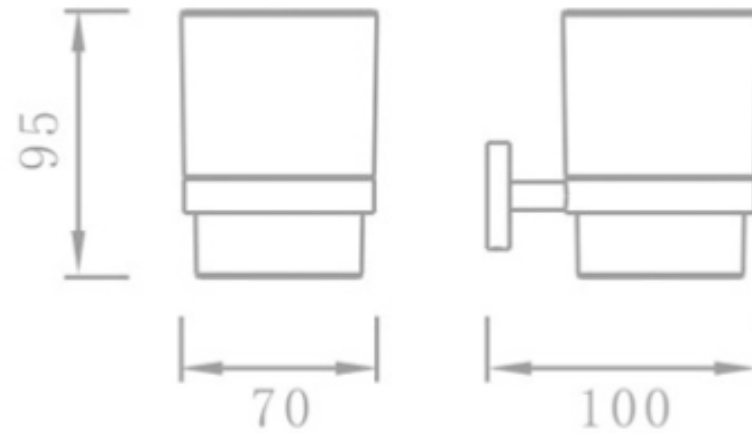

# Glass holder Circulo B

299-0010-33

M 1:10

[www.eumardesign.com](http://www.eumardesign.com)