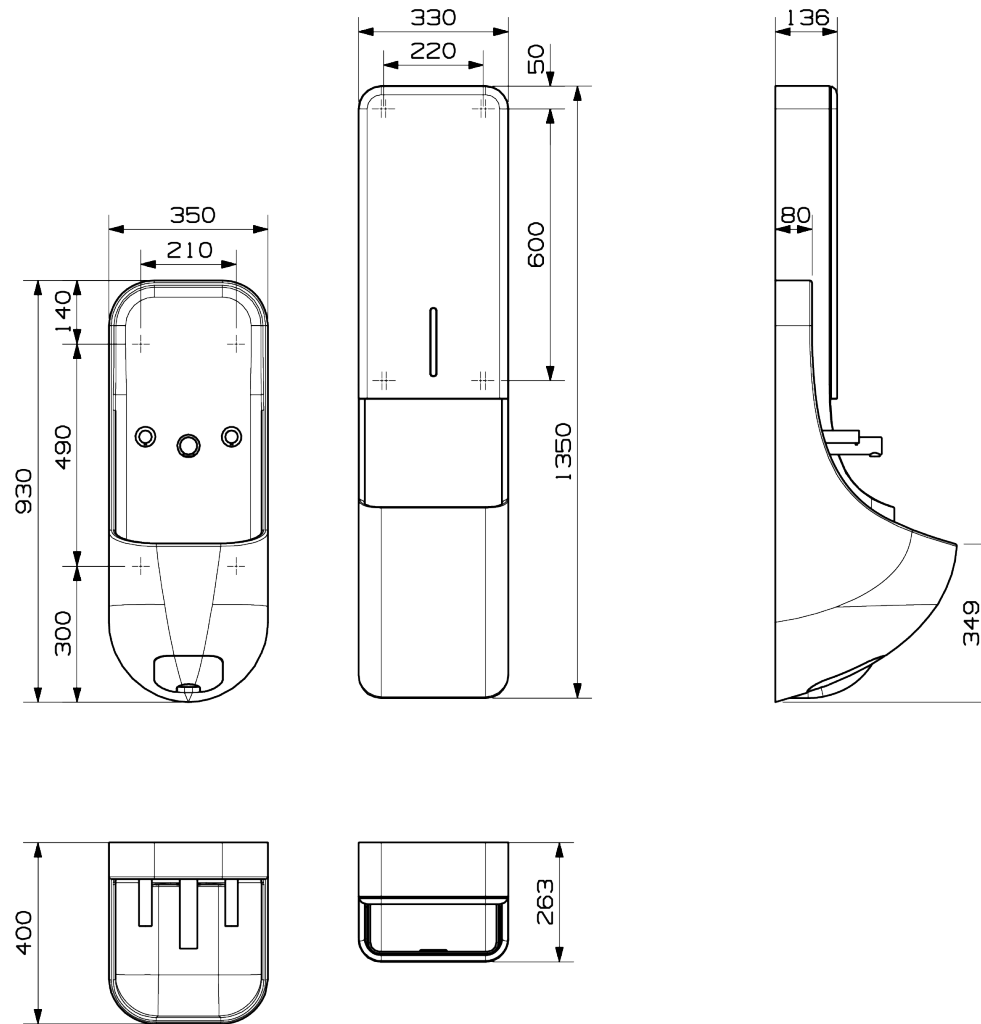

# HygiPill S with HygiPill sidewall unit set

487-1050-50

M 1:10

[www.eumardesign.com](http://www.eumardesign.com)