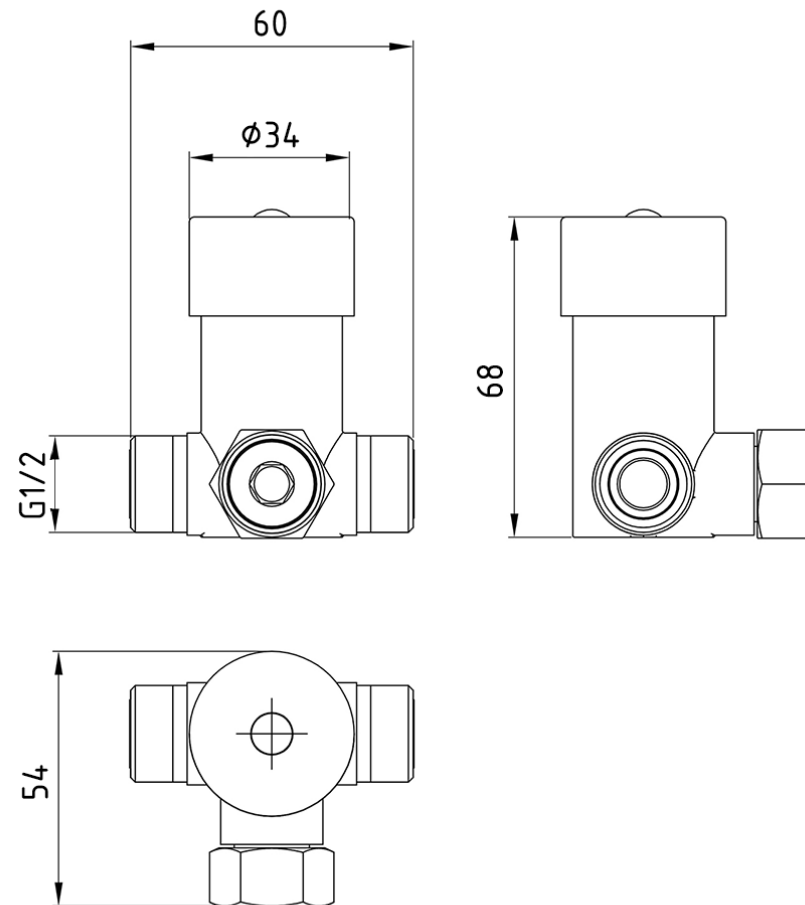

Mechanical mixing valve

952-0004-33

M 1:10

www.eumardesign.com