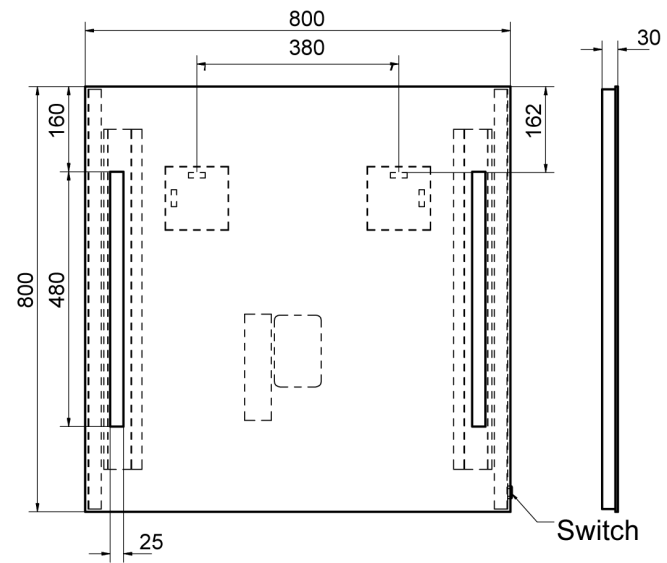

Mirror Due 80x80

901-0808-00

M 1:10

www.eumardesign.com