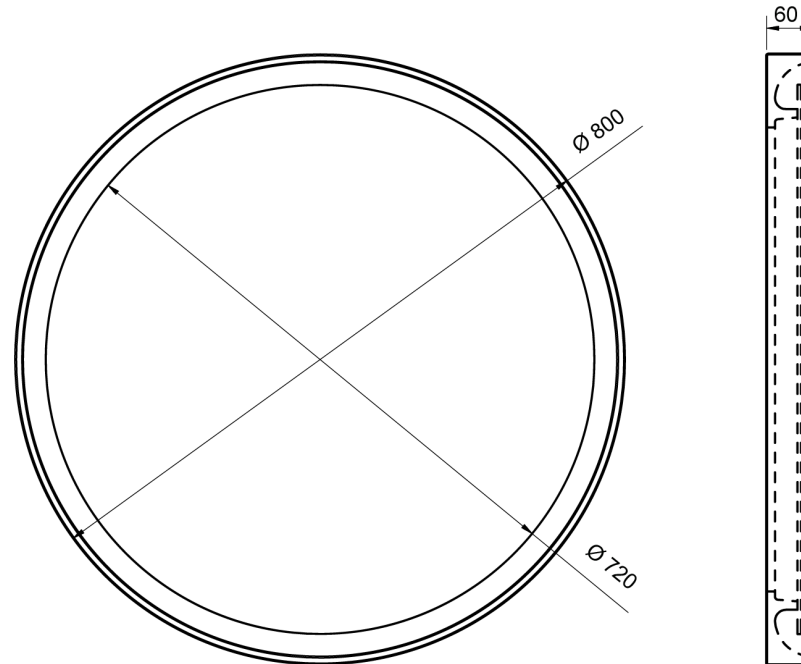

# Mirror Tondo 80

900-0808-00

M 1:10

[www.eumardesign.com](http://www.eumardesign.com)