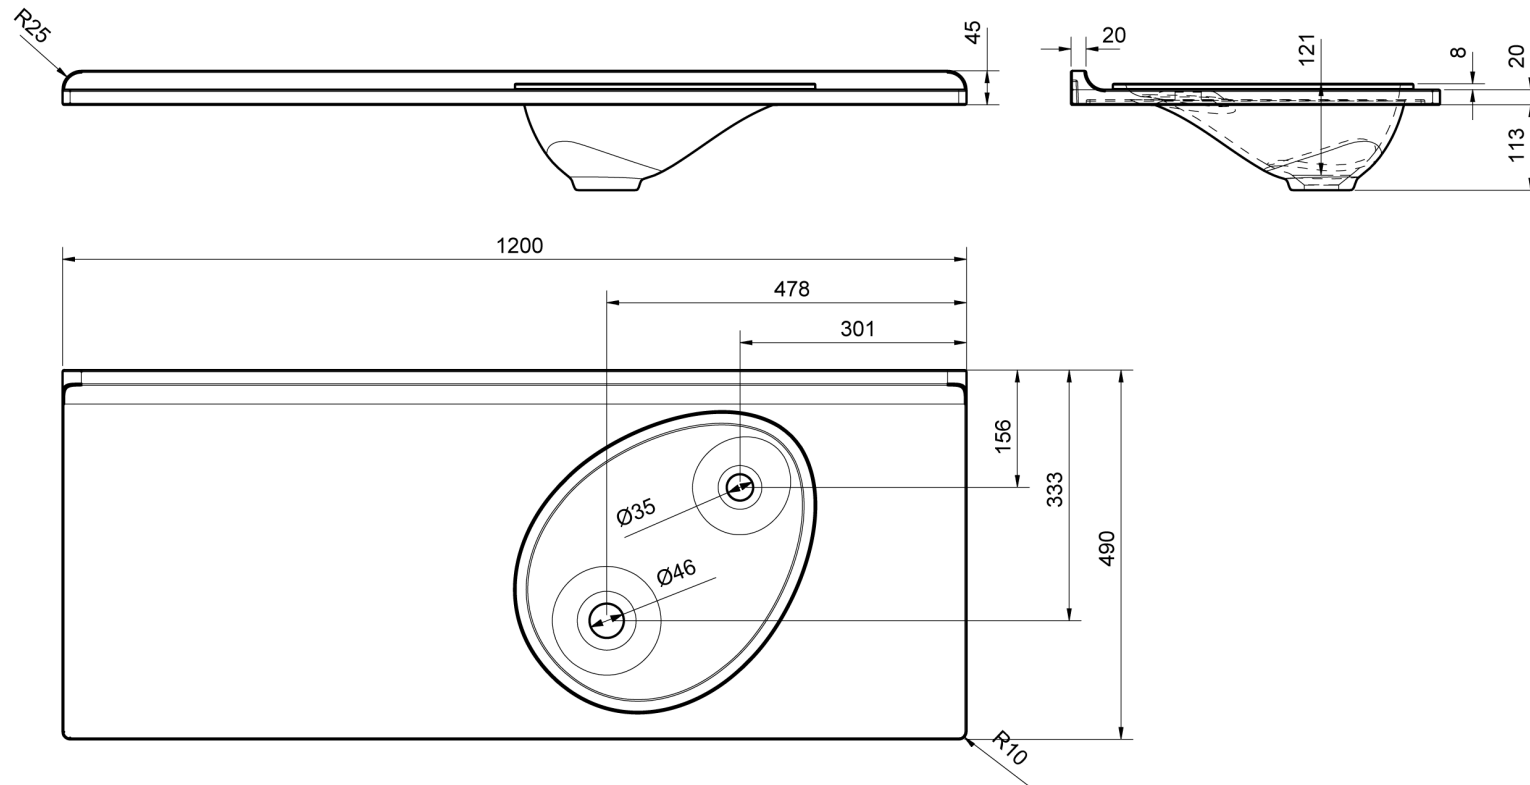

# Ovo in worktop 120r

482-1205-90

M 1:10

[www.eumardesign.com](http://www.eumardesign.com)