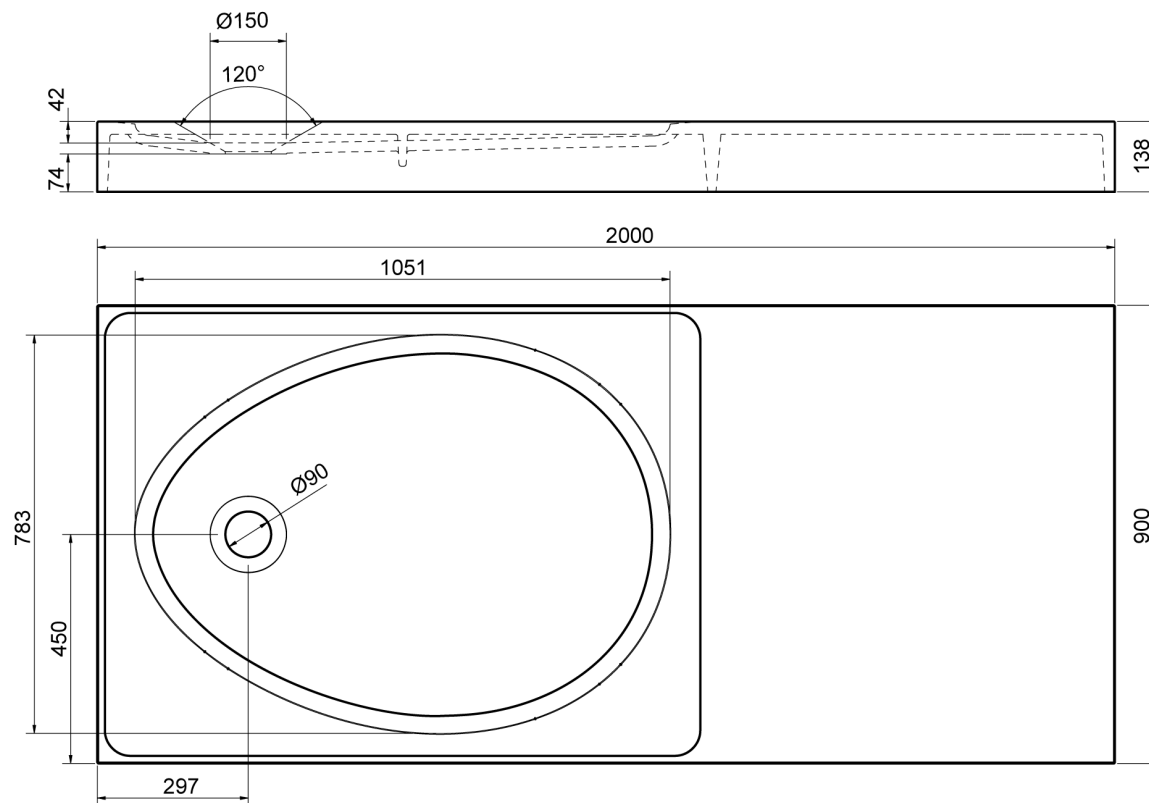

Ovo shower 200x90 I

eumardesign

882-2009-70

M 1:10

www.eumardesign.com

All drawings contain necessary measurements, which are subject to standard tolerances. They are stated in mm and are non-binding. Exact measurements, in particular of customized products, can only be taken from the finished product. Information about tolerances can be found in our General Terms and Conditions (GTC) - www.eumar.ee/gtc. In the interests of technical progress we reserve the right to introduce technical modifications.