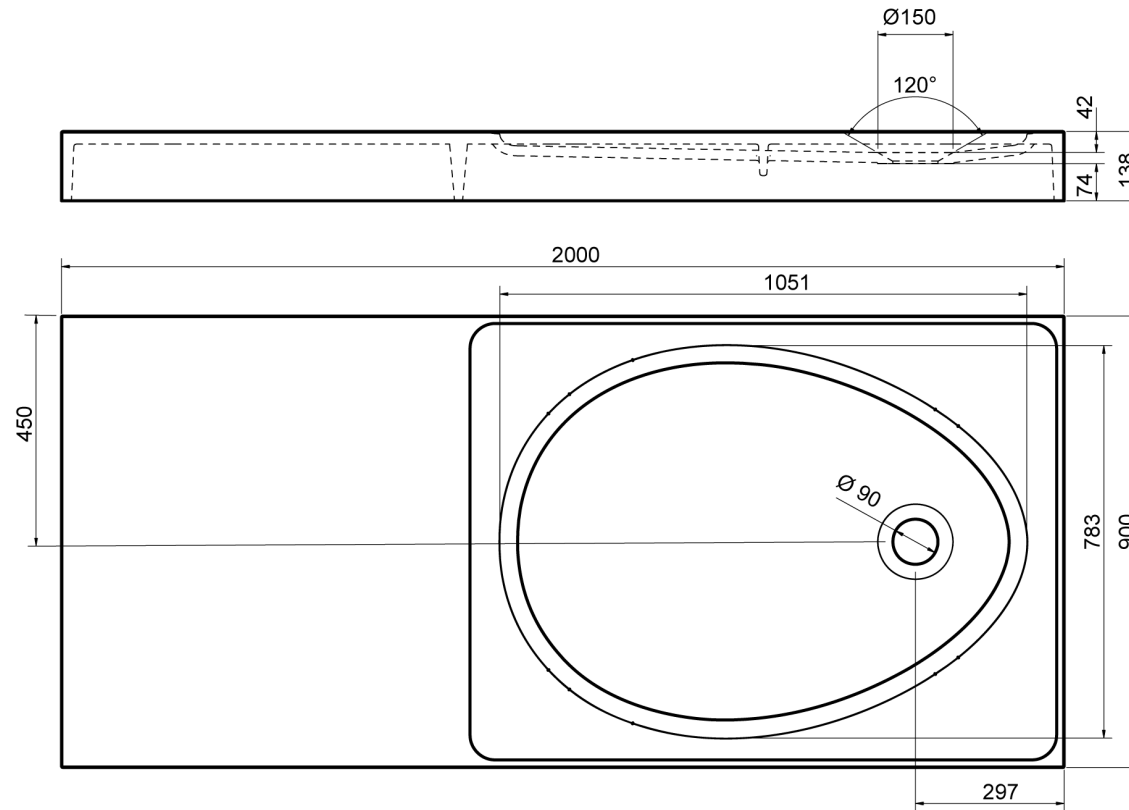

Ovo shower 200x90 r

eumardesign

882-2009-90

M 1:10

www.eumardesign.com

All drawings contain necessary measurements, which are subject to standard tolerances. They are stated in mm and are non-binding. Exact measurements, in particular of customized products, can only be taken from the finished product. Information about tolerances can be found in our General Terms and Conditions (GTC) - www.eumar.ee/gtc. In the interests of technical progress we reserve the right to introduce technical modifications.