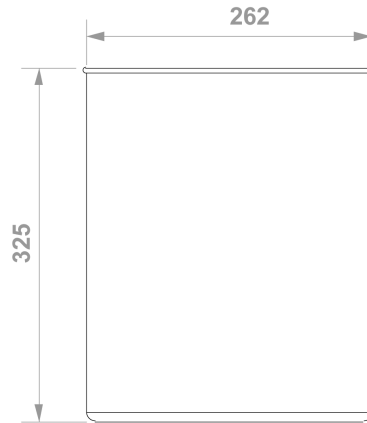

Paper bin opening with bin 15l (mat black)

225-0000-12

M 1:10

www.eumardesign.com