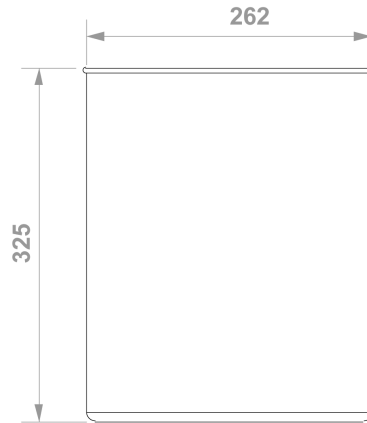

Paper bin opening with bin 15l (brushed steel)

225-0000-10

M 1:10

www.eumardesign.com