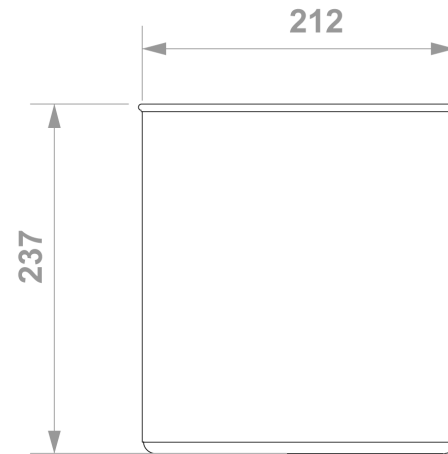

# Paper bin opening with bin 7l (chrome)

225-0000-01

M 1:10

[www.eumardesign.com](http://www.eumardesign.com)