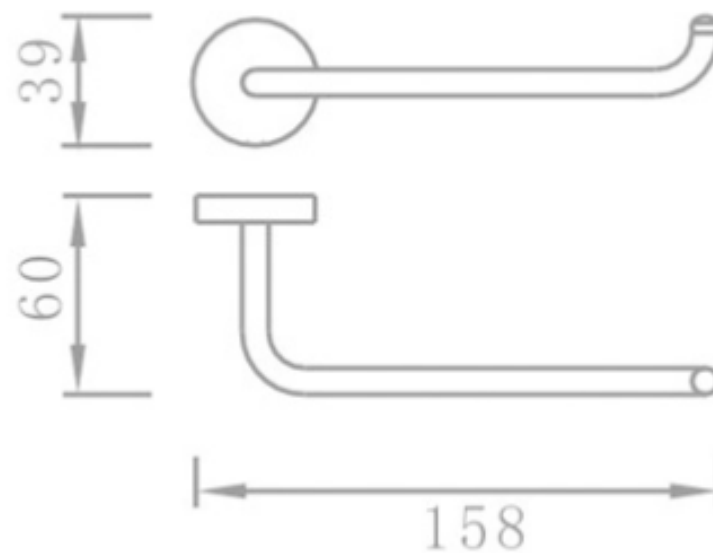

Paper holder T1 Circulo B

299-0010-38

M 1:10

www.eumardesign.com