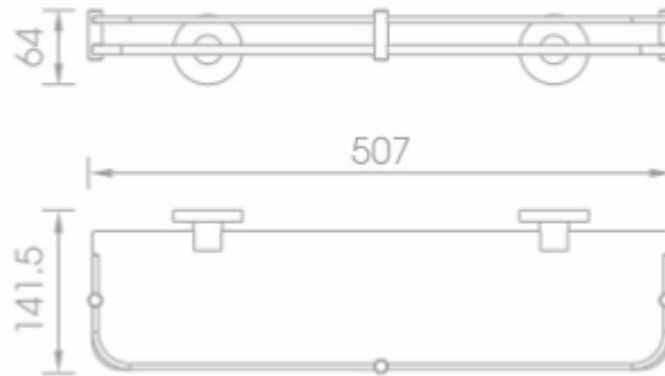

Shelf with rail Circulo 2

299-0010-21

M 1:10

www.eumardesign.com