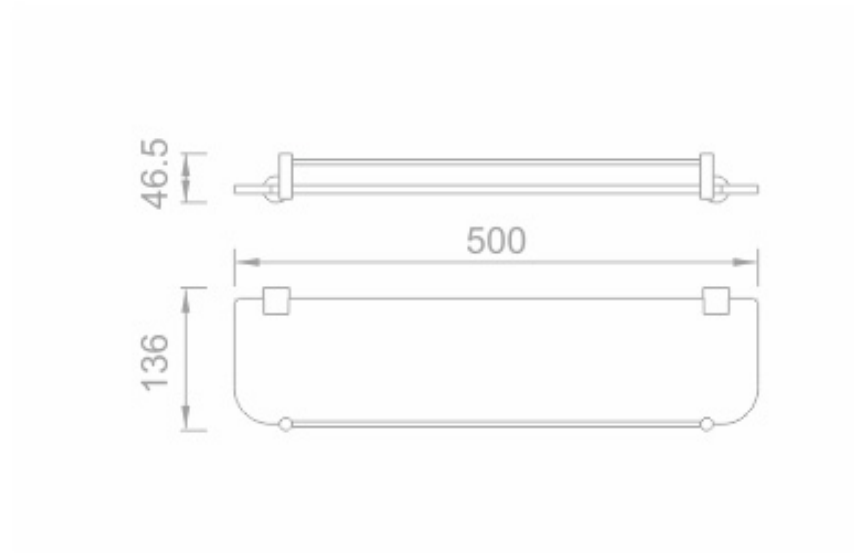

Shelf with rail T1 Circulo 2

299-0010-12

M 1:10

www.eumardesign.com