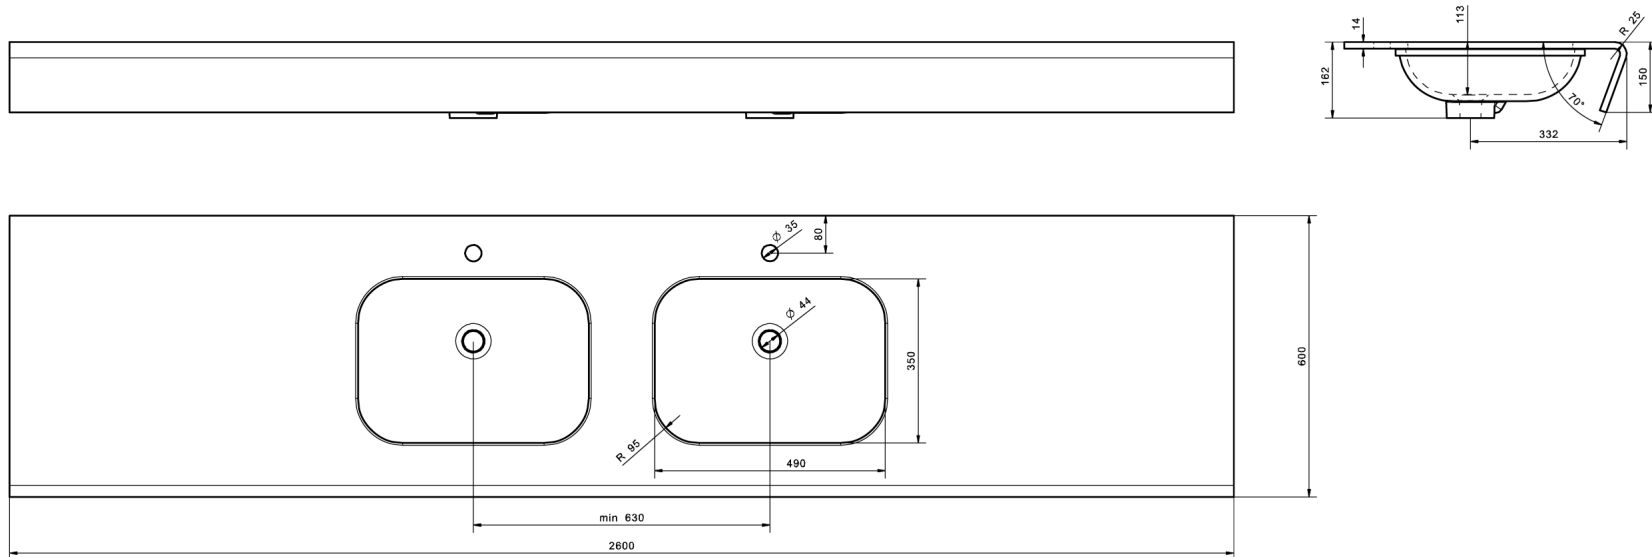

Sibylla Public 260_2

460-2606-20

M 1:10

www.eumardesign.com