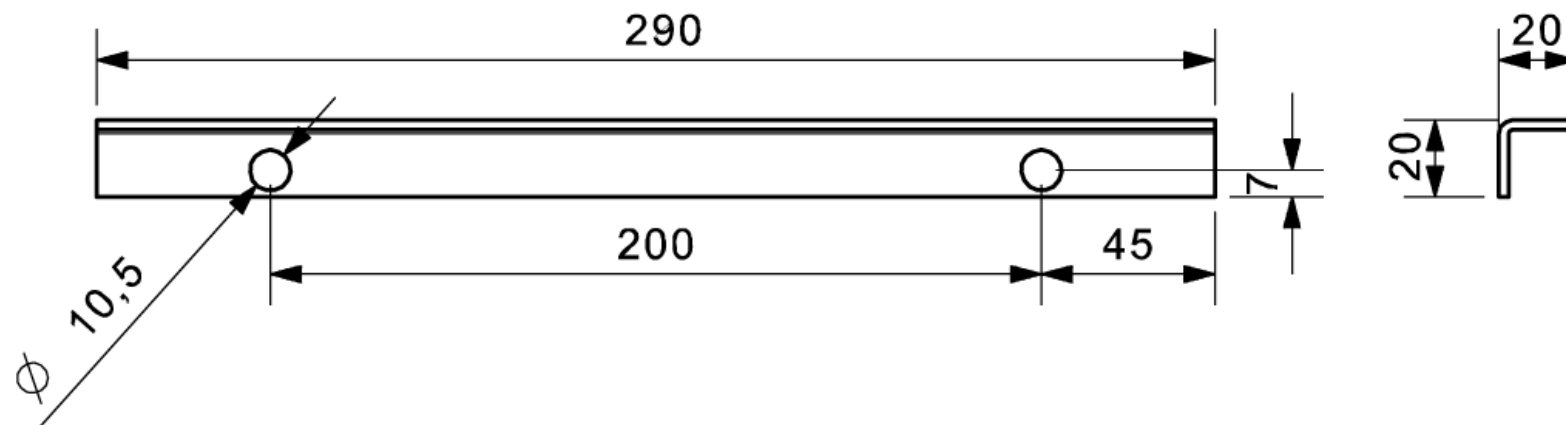

# Sidewall support 290x20 set

940-0000-01

M 1:10

[www.eumardesign.com](http://www.eumardesign.com)