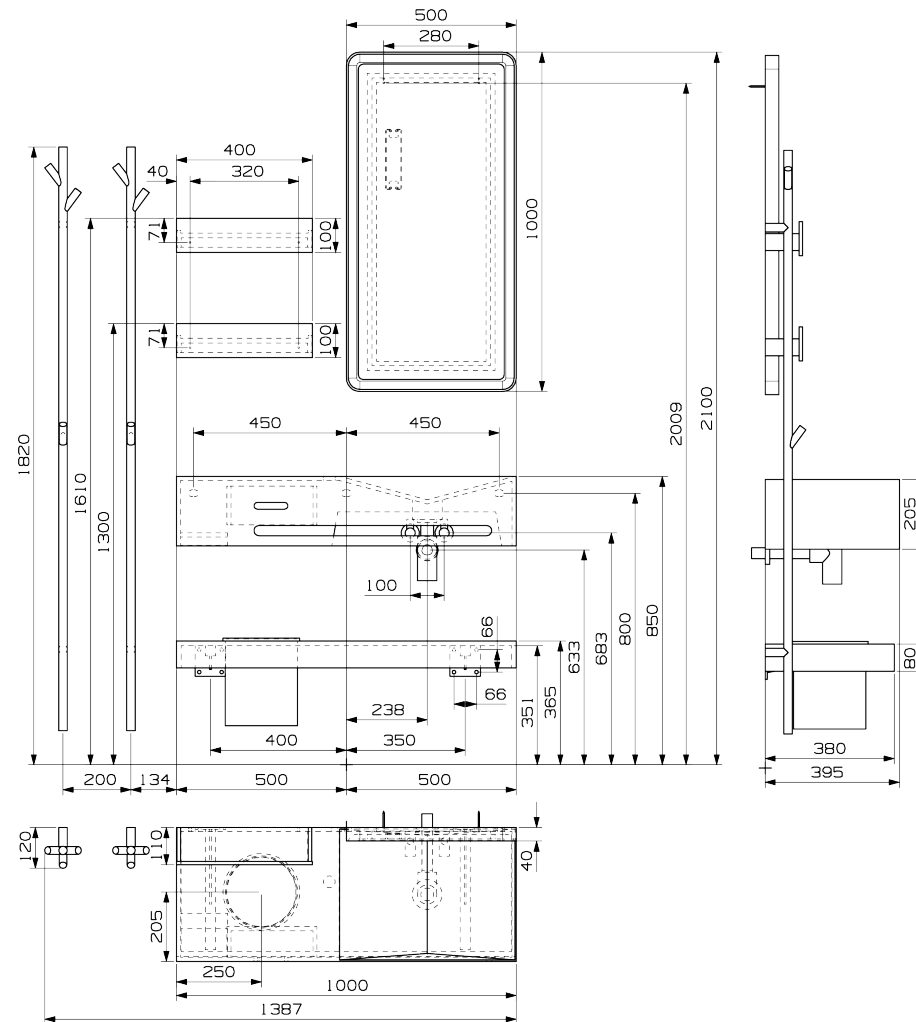

Split set 02

280-004-06

M 1:10

www.eumardesign.com