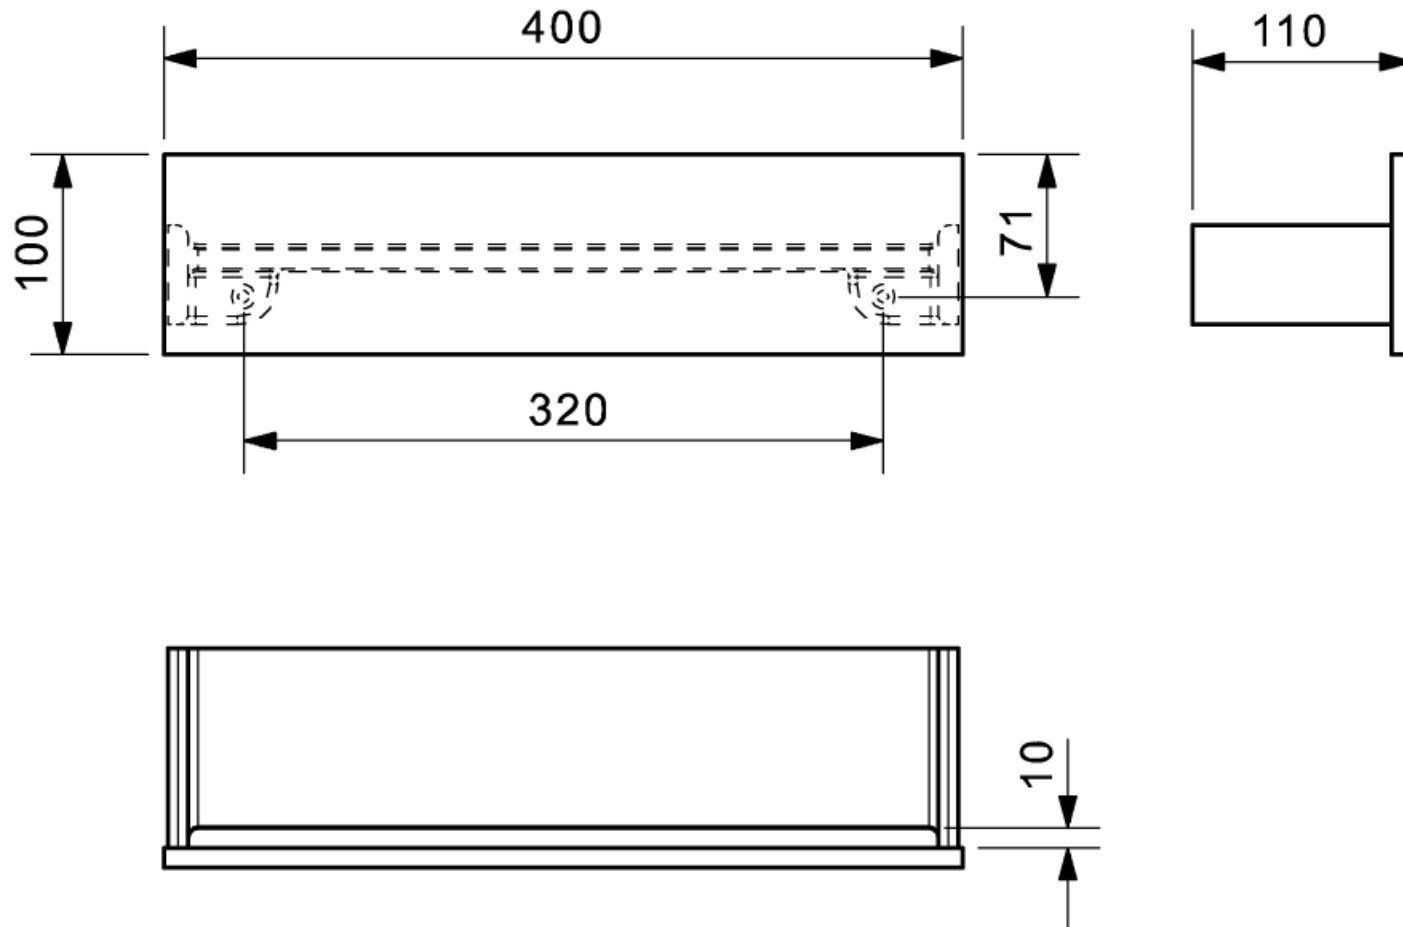

T-Line shelf 40

910-0401-01

M 1:10

www.eumardesign.com