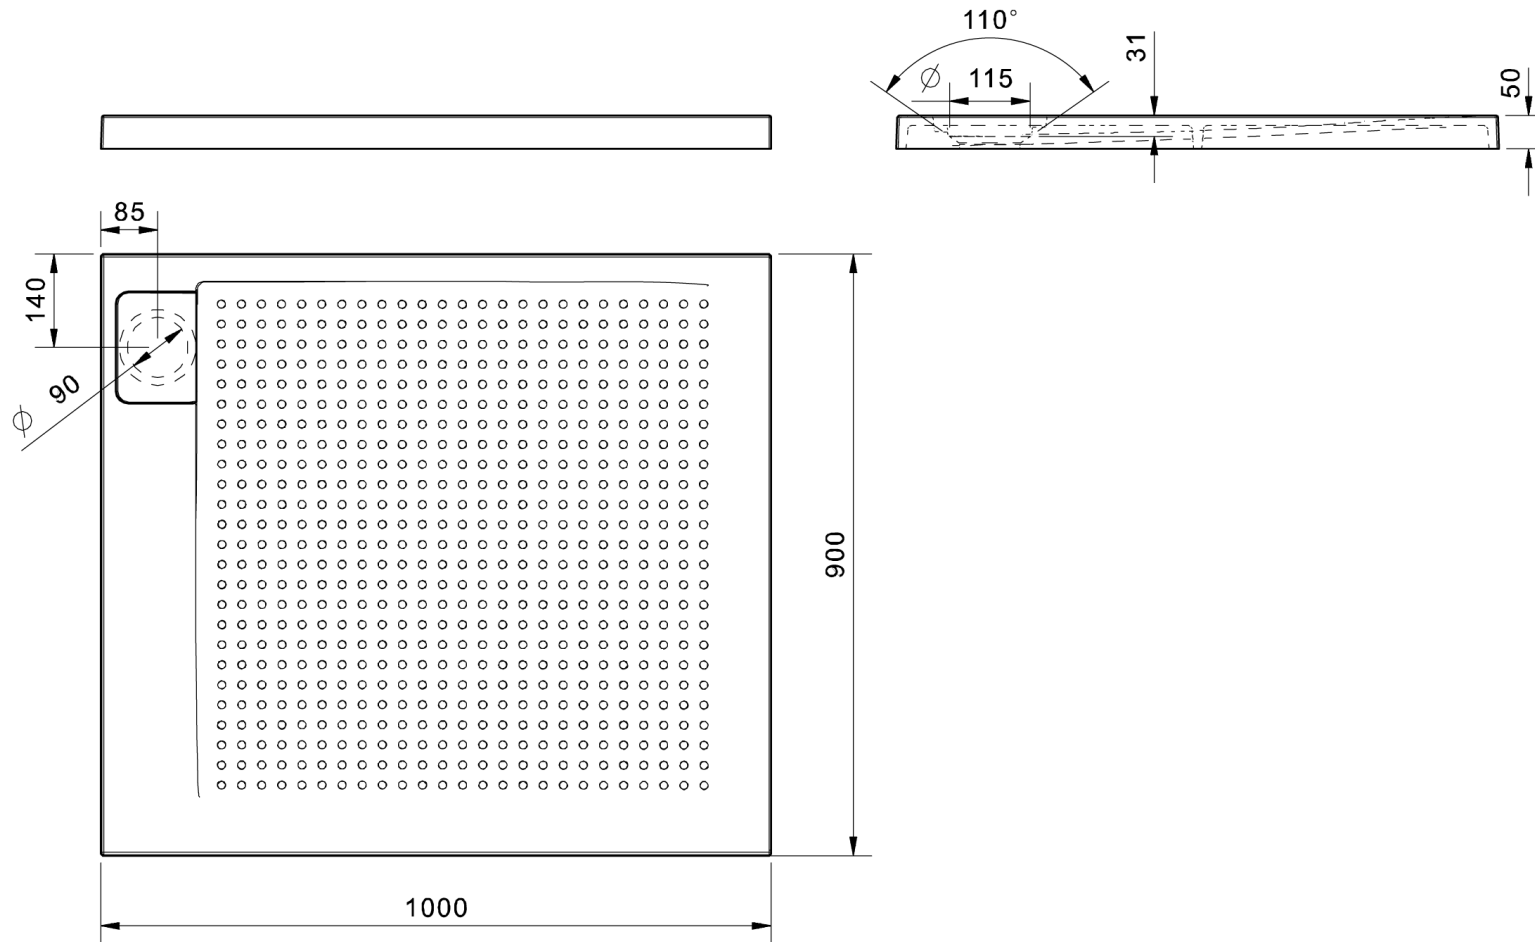

toledo shower 100x90

880-1009-00

M 1:10

www.eumardesign.com