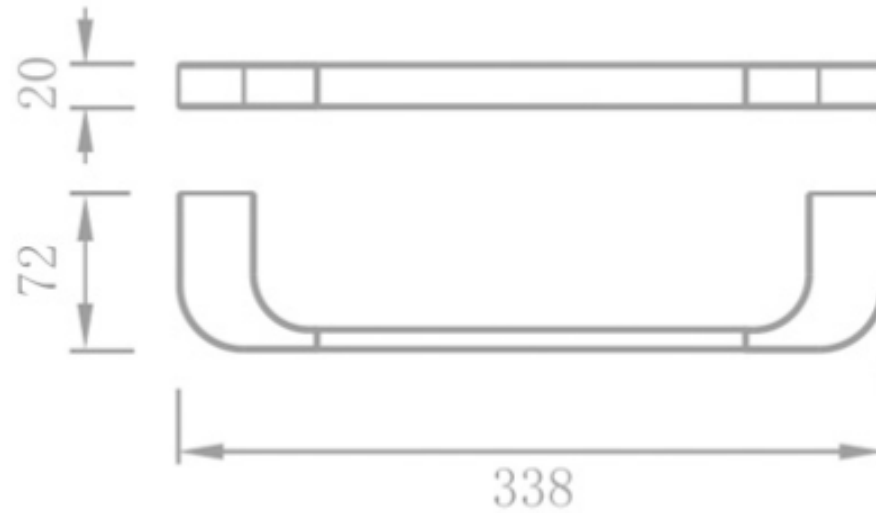

towel holder ring Melody

299-0016-03

M 1:10

www.eumardesign.com