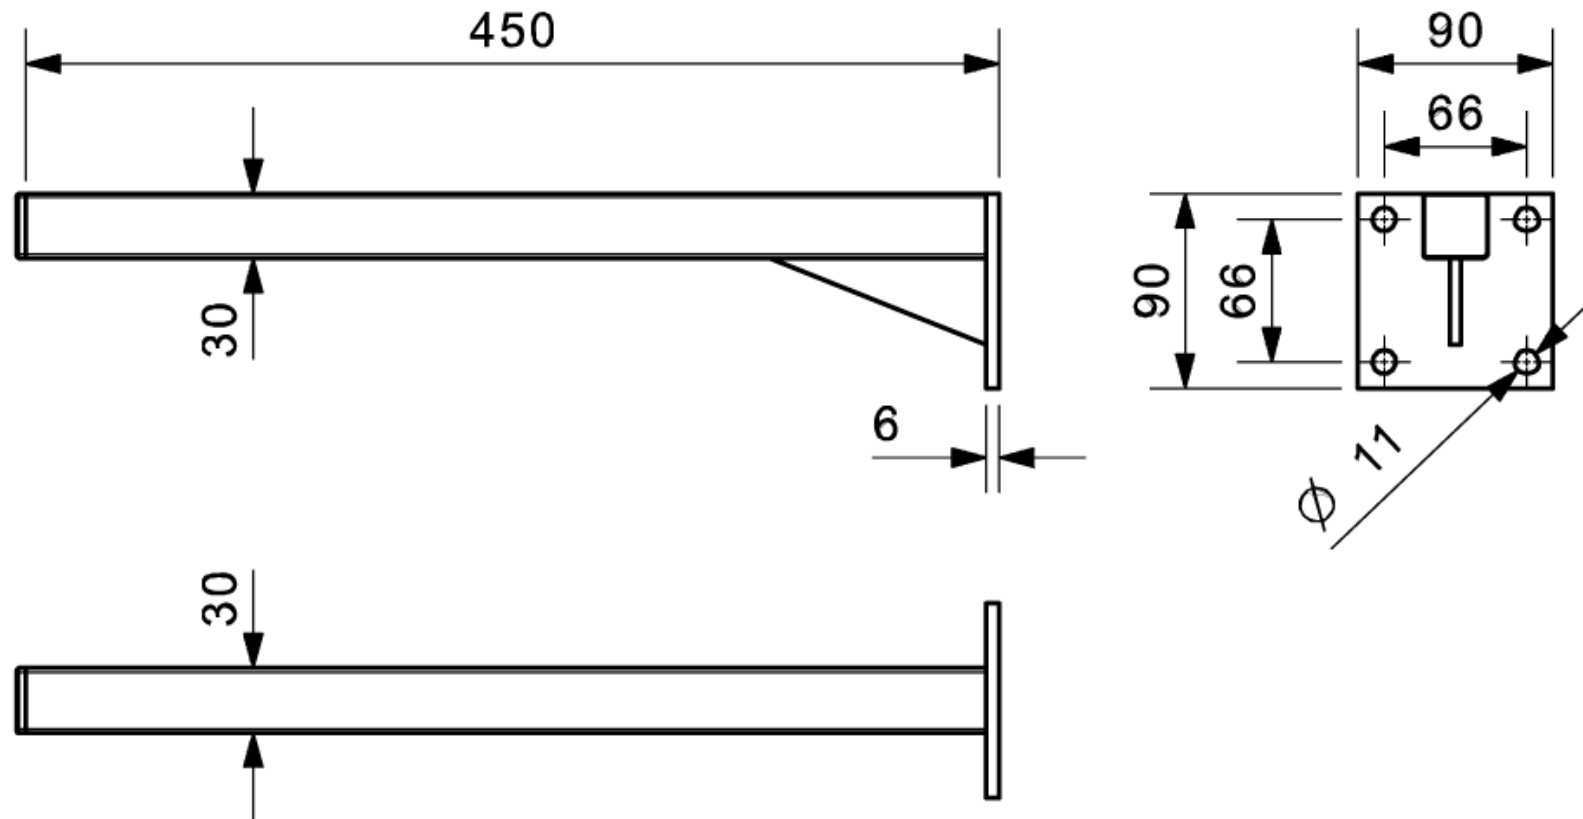

Universal support 450mm set

940-0004-01

M 1:10

www.eumardesign.com