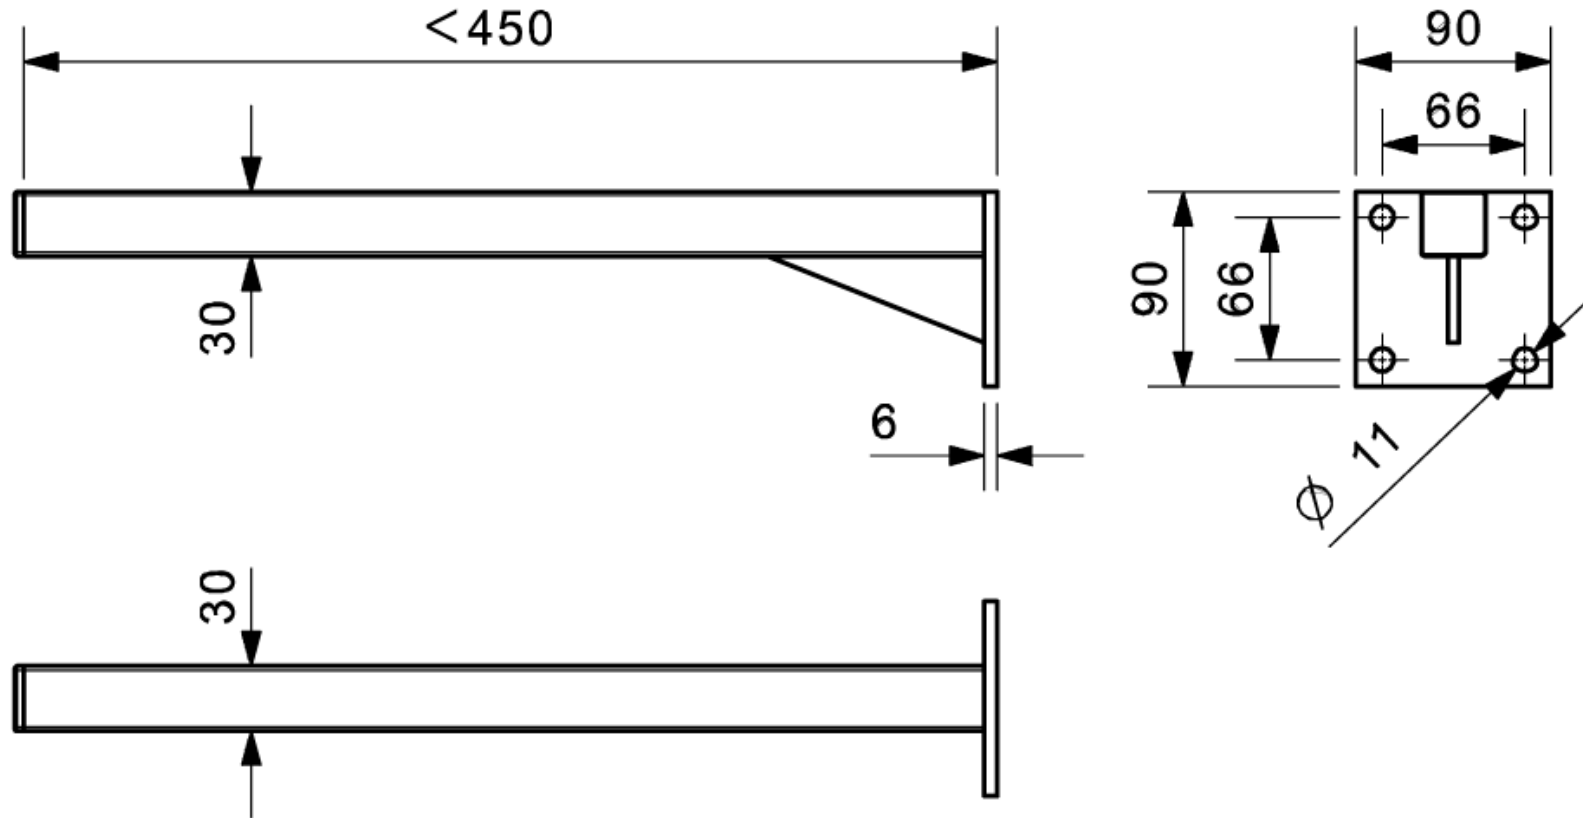

# Universal support adapted less 450mm set

940-0004-02

M 1:10

[www.eumardesign.com](http://www.eumardesign.com)