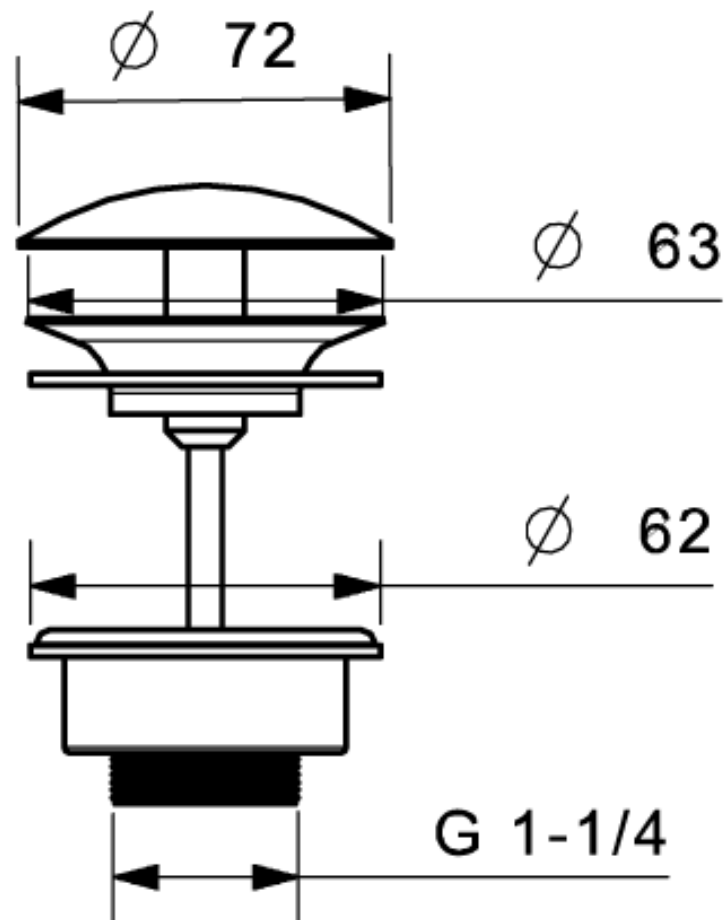

Waste non-closable (brass, chrome)

951-0004-21

M 1:10

www.eumardesign.com