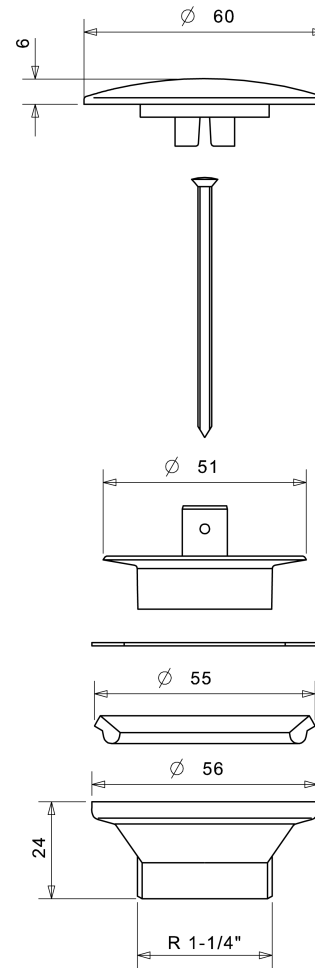

Waste non-closable (plastic, chrome)

951-0004-22

M 1:10

www.eumardesign.com